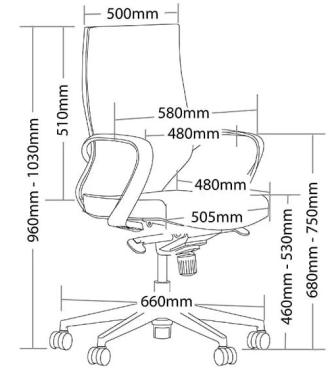

## Features:

Adjustable seat height  
Adjustable seat and back angle  
Adjustable weight tension

Knee tilt mechanism with 3 locking positions  
660mm black nylon 5 star base

Available in black only  
Suitable for indoor use only

### **RIGHT LEVER**

To adjust seat height

## DIMENSIONS: (mm)

### **SEAT**

W: 505

D: 480